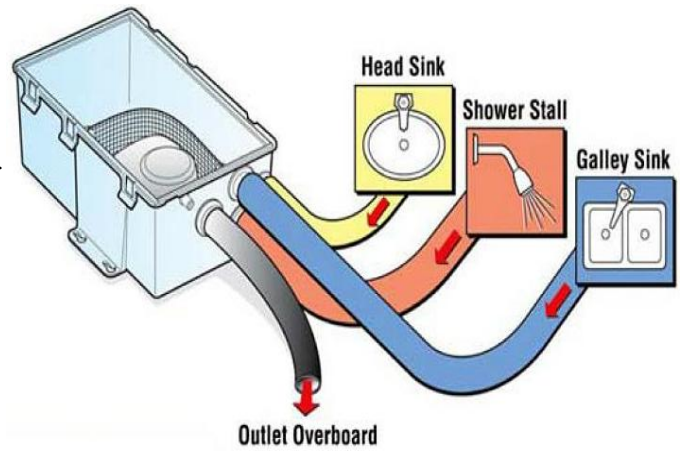

# SAILFLO Multi Port Shower Sump Pump

## Features & Benefits

All-in-one pump & float switch. No additional float switch required. Pump turns on when water level rises & shuts off when water is removed. SAILFLO shower sump pump system with multiple inlet ports for versatile usage. Clear screw-down cover and removable mesh filter for easy replacement or in the event that the pump becomes clogged with debris. Check valve on outlet prevent water back flow.